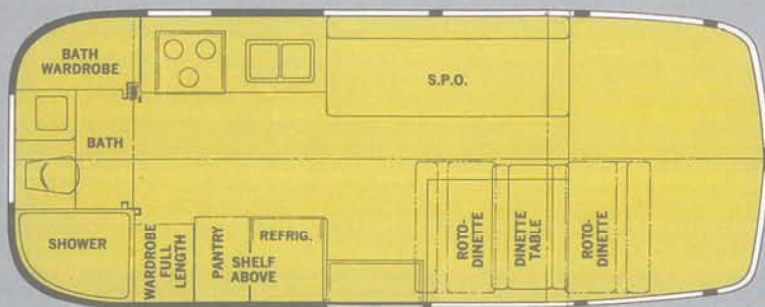

ARGOSY

CHOOSE FROM 6
LUXURIOUS MODELS-
ALL TOTALLY
SELF-CONTAINED!

20 FT. DOUBLE
REAR BATH MOTORHOME

24 FT. REAR BATH MOTORHOME

24 FT. TWIN MOTORHOME

24 FT. DOUBLE MOTORHOME

28 FT. TWIN MOTORHOME

28 FT. DOUBLE MOTORHOME