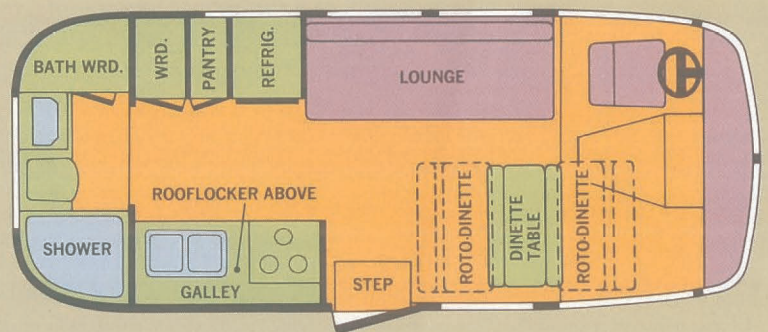

# ARGOSY

**select from 7 luxurious models**  
**all offer the optimum in**  
**on-the-road convenience!**

20 FT. SALON REAR BATH MOTORHOME

20 FT. DINETTE REAR BATH MOTORHOME

24 FT. REAR BATH MOTORHOME

28 FT. TWIN CENTER BATH MOTORHOME

28 FT. DOUBLE CENTER BATH MOTORHOME

28 FT. TWIN REAR BATH MOTORHOME

28 FT. DOUBLE REAR BATH MOTORHOME