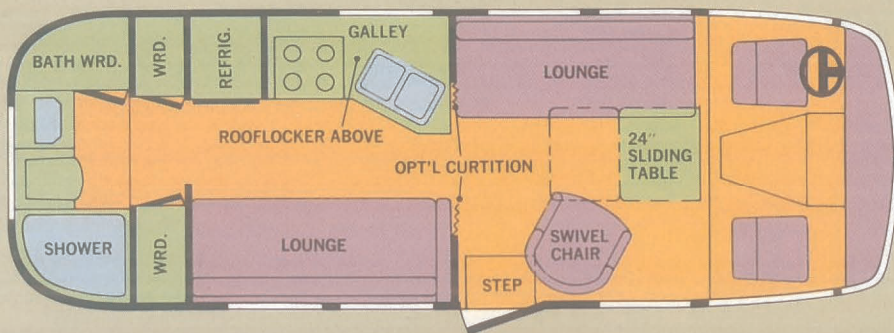

# ARGOSY

**select from 7 luxurious models**  
**all offer the optimum in**  
**on-the-road convenience!**

20 FT. SALON REAR BATH MOTORHOME

20 FT. DINETTE REAR BATH MOTORHOME

24 FT. REAR BATH MOTORHOME

28 FT. TWIN CENTER BATH MOTORHOME

28 FT. DOUBLE CENTER BATH MOTORHOME

28 FT. TWIN REAR BATH MOTORHOME

28 FT. DOUBLE REAR BATH MOTORHOME