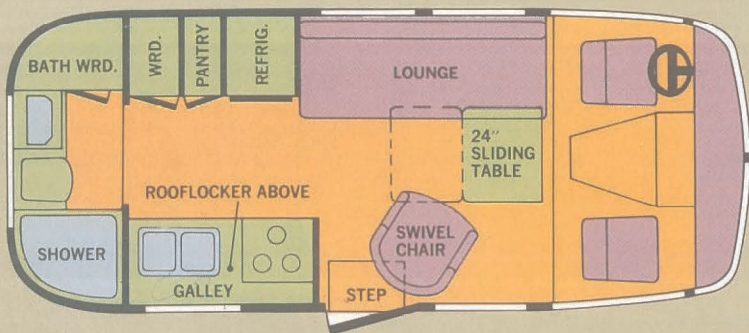

# ARGOSY

**select from 7 luxurious models**  
**all offer the optimum in**  
**on-the-road convenience!**

20 FT. SALON REAR BATH MOTORHOME

20 FT. DINETTE REAR BATH MOTORHOME

24 FT. REAR BATH MOTORHOME

28 FT. TWIN CENTER BATH MOTORHOME

28 FT. DOUBLE CENTER BATH MOTORHOME

28 FT. TWIN REAR BATH MOTORHOME

28 FT. DOUBLE REAR BATH MOTORHOME